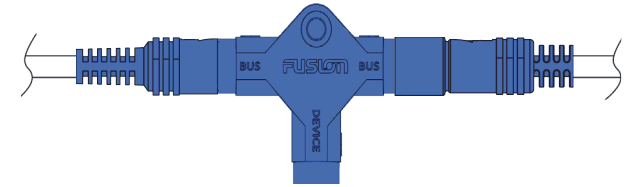

FUSION Drop Cables

Powered
(Red)
CAB000851

MS-AV700i
MS-IP700i

Powered
(Red)
CAB000862

MS-RA205

Non-Powered
(Black)
CAB000852

MS-AV700i
MS-IP700i

Non-Powered
(Black)
CAB000863