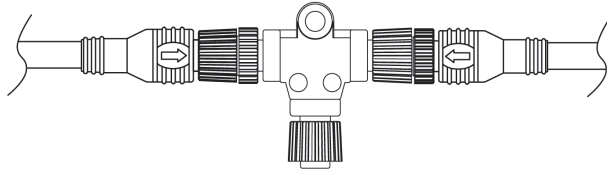

FUSION Drop Cables

Powered
(Red)
CAB000851

MS-AV700i
MS-IP700i

Powered
(Red)
CAB000862

MS-RA205

Non-Powered
(Black)
CAB000852

MS-AV700i
MS-IP700i

Non-Powered
(Black)
CAB000863